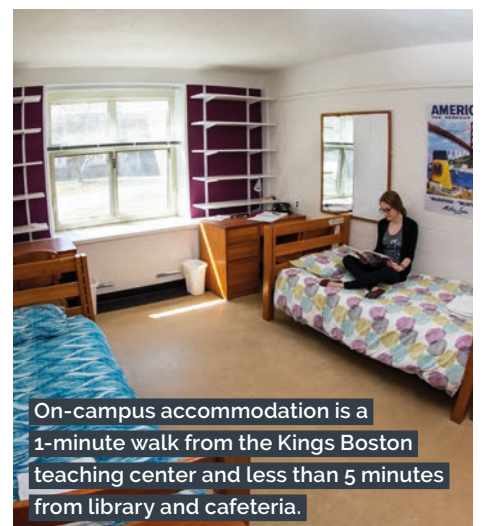

The modern student zone at the Kings Boston campus

There are a range of sports facilities on campus

On-campus accommodation is a 1-minute walk from the Kings Boston teaching center and less than 5 minutes from library and cafeteria.