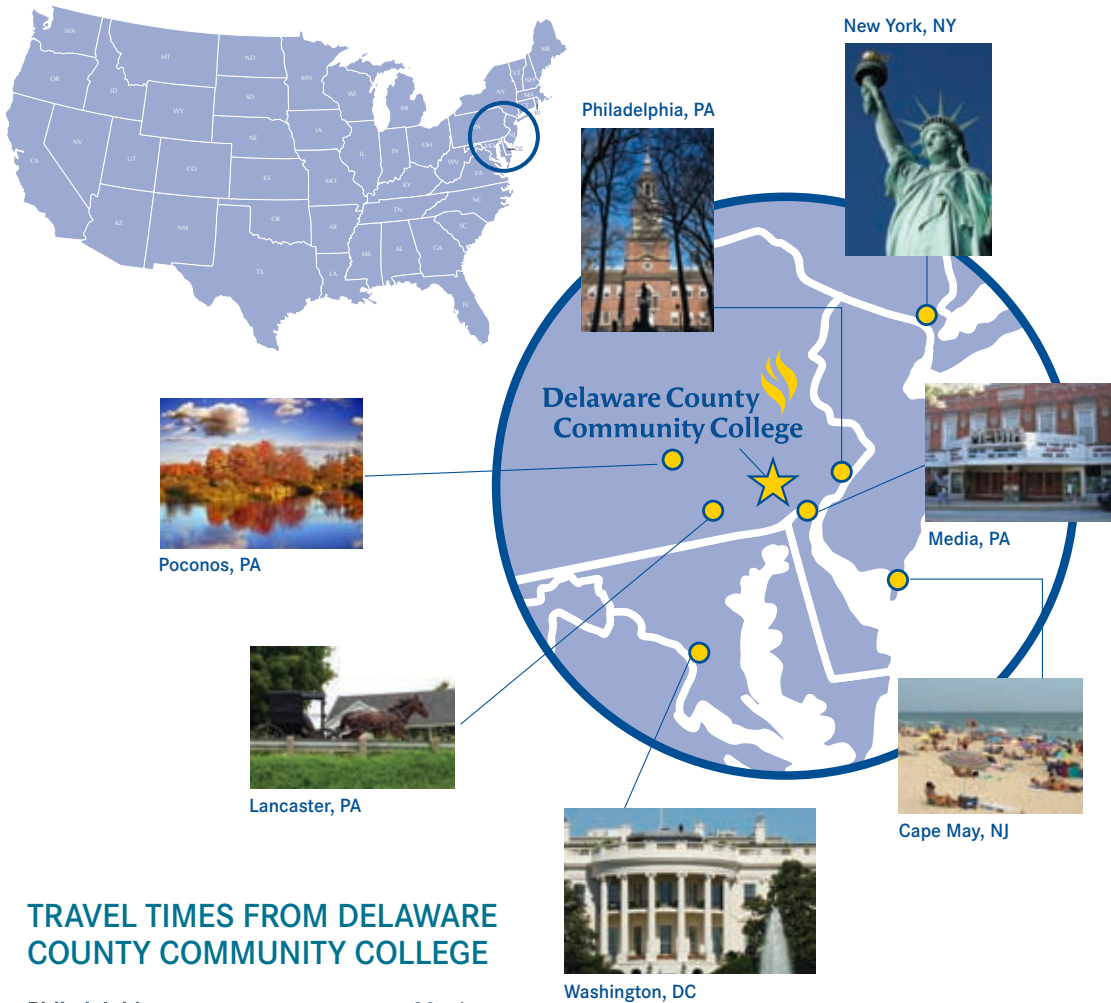

DELAWARE COUNTY COMMUNITY COLLEGE AT-A-GLANCE

Total Students: 12,500
International Students: ..... 200+
Countries Represented: ..... 50+
Average Class Size: 20
Average ESL Class Size: 15

TRAVEL TIMES FROM DELAWARE COUNTY COMMUNITY COLLEGE

Philadelphia ..... 30 minutes
Lancaster ..... 1 hour
Poconos ..... 2 hours
Cape May, NJ ..... 2 hours
New York ..... 2 hours
Washington, DC ..... 2.5 hours

For more information, visit: dccc.edu/inter