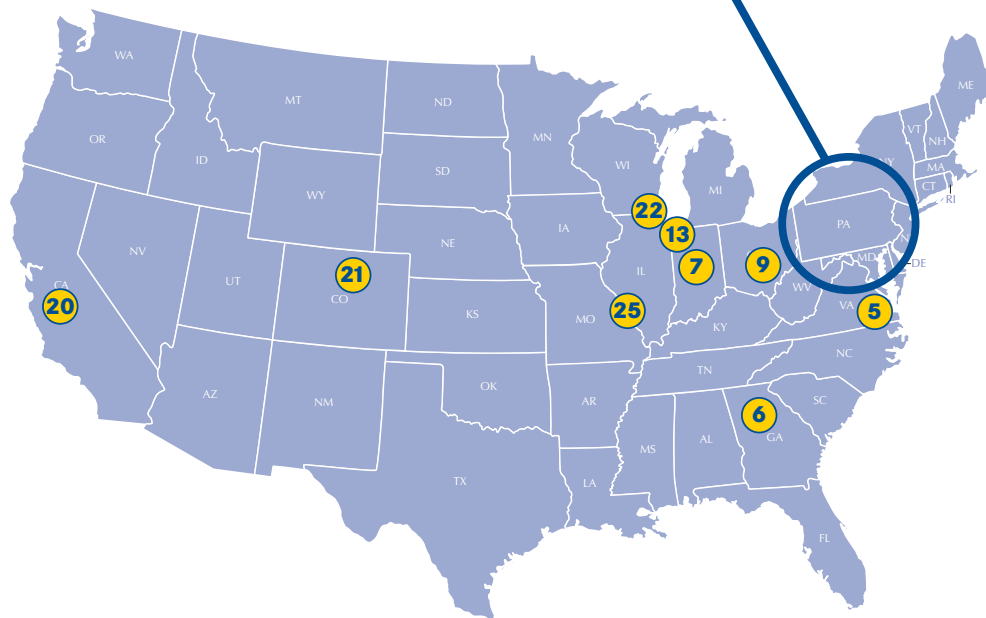

1. **Arcadia University** (#34 North Region University)*
2. **Binghamton University, SUNY** (#90)
3. **Drexel University** (#88)*
4. **Fashion Institute of Technology**
5. **George Washington University** (#50)
6. **Georgia Institute of Technology** (#36)
7. **Indiana University, Bloomington** (#75)
8. **Moore College of Art and Design**
9. **Ohio State University, Columbus** (#55)
10. **Penn State University, Brandywine***
11. **Penn State University, University Park*** (#45 tied)
12. **Philadelphia University** (#74 North Region University)*
13. **Purdue University** (#62)
14. **Rutgers, The State University of New Jersey** (#68)
15. **St. Joseph's University** (#8 North Region University)*
16. **Stony Brook University, SUNY** (#111)
17. **Temple University** (#9 International Business Program)*
18. **Thomas Jefferson University***
19. **The University of the Arts***
20. **University of California, Davis** (#38)
21. **University of Colorado, Boulder** (#94)
22. **University of Illinois, Urbana-Champaign** (#45 tied)
23. **University of Maryland, College Park** (#55)
24. **University of Pennsylvania** (#5)
25. **Washington University in St. Louis** (#14)
26. **West Chester University** (#82 North Region University)*
27. **Widener University** (#181)*
28. **Villanova University** (#1 North Region University)*

* Schools that have Transfer Agreements/ Articulations with Delaware County Community College.

The College offers transfer scholarship opportunities and guaranteed admission.