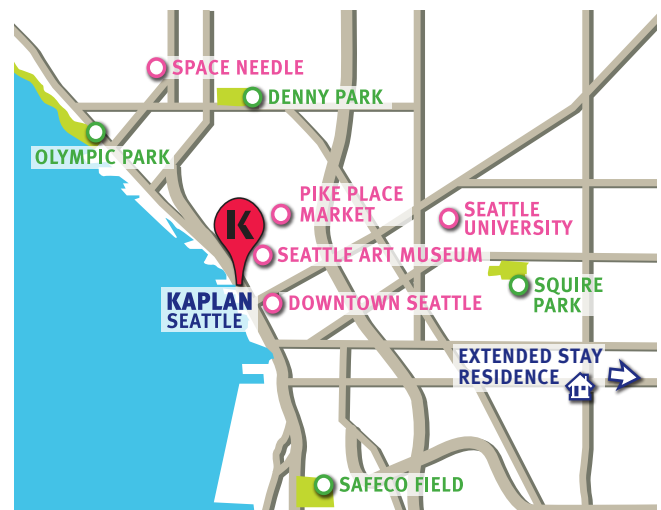

# Extended Stay Factoria

The Extended Stay Factoria is a modern facility with colorful newly remodeled apartments and well-lit rooms supplied with high-quality linens and towels. The apartments are located close to the Factoria Mall and shopping district, downtown Bellevue and downtown Seattle. There are many restaurants and shops within walking distance. The bus stop is very close to the facility, and it takes about 30-45 minutes depending on the time of day to get to Kaplan International Seattle by public transportation.

Extended Stay exterior view

Location of Kaplan Seattle school and the direction of the Extended Stay apartments

Extended Stay Factoria  
3700 132nd Ave. S.E.  
Bellevue, WA 98006  
USA

Bedroom

Bedroom

Bedroom kitchen