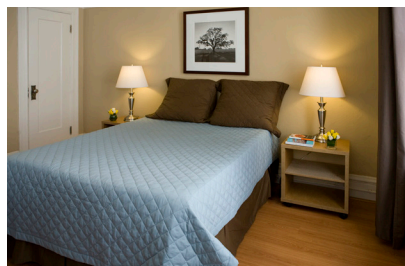

Twin Room

Single Room

Reception

Kitchen

Lounge

Spaulding Exterior with Cable Car

Accommodation details

Type of accommodation

Rooms are equipped with a desk, chair, TV, closet and mini fridge. Rooms are cleaned once a week and towels and linens are provided.

Student lounge

There is a clean and comfortable lounge area provided as a space to relax and socialize with other students. The common area is equipped with a TV and a microwave.