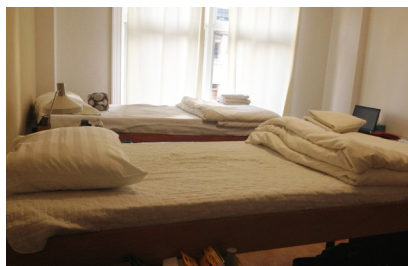

The Spaulding residence features a club room with a kitchen and laundry facilities, a computer workstation with Internet access and a lounge area equipped with TV and a microwave. Rooms feature mini fridges and Internet access. The Spaulding Hotel is located 15 minutes walking distance from Kaplan International San Francisco.

Twin Room

Single Room

Reception

Kitchen

Lounge

Spaulding Exterior with Cable Car

Accommodation details

Type of accommodation

Rooms are equipped with a desk, chair, TV, closet and mini fridge. Rooms are cleaned once a week and towels and linens are provided.

Student lounge

There is a clean and comfortable lounge area provided as a space to relax and socialize with other students. The common area is equipped with a TV and a microwave.

Laundry

Coin operated laundry facilities are available for residents to use. Washing is \$3.00 USD per load, and the dryer is \$2.75 USD per load.

Security and keys

The hotel's front desk is staffed 24 hours a day. Students are provided with one room key and are responsible for their own room key.