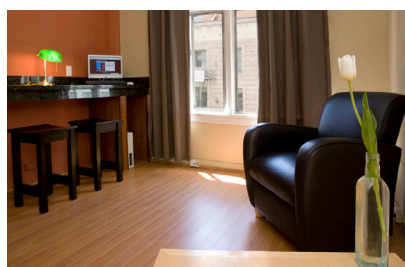

STUDENT RESIDENCE SPAULDING

SAN FRANCISCO

Lounge

Accommodation details

Type of accommodation

Single and twin rooms are available.

Meals

No meals are provided.

Kitchen/cooking facilities

There is a kitchen equipped with 2 ovens and a microwave. Cookware and kitchen utensils are also provided.

Rooms

Rooms are equipped with a desk, chair, TV, closet and mini fridge. Rooms are cleaned once a week and towels and linens are provided.

Student lounge

There is a clean and comfortable lounge area provided as a space to relax and socialize with other students. The common area is equipped with a TV and a microwave.

Utilities

Electricity, gas and water are included for no additional cost. Electrical current is 110/120 volts.

Bathrooms

Guest rooms include a bathroom with a toilet, sink and shower.

Internet and phone

Free wireless Internet is provided for residents in each room. There are 3 computers in the common area that students are allowed to use. Phones can be installed in rooms upon request. A credit card will be required for a phone deposit.

Laundry

Coin operated laundry facilities are available for residents to use. Washing is $3.00 USD per load, and the dryer is $2.75 USD per load.

Security and keys

The hotel's front desk is staffed 24 hours a day. Students are provided with one room key and are responsible for their own room key.

Deposit

A deposit of $400 USD for single rooms or $200 USD for twin rooms is required.

Visitors

Visitors are allowed during the day. For overnight stays, please check with the management.

Noise and restrictions

Students are requested to be considerate of their neighbours and keep noise levels to a minimum, especially after 10:00pm.

Availability

Rooms are available year round and subject to availability at the time of the booking.