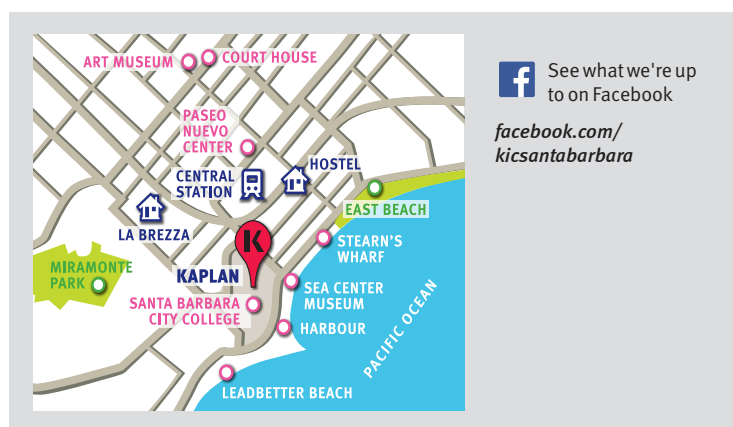

721 Cliff Drive, ECC 21,
Santa Barbara, CA 93109
Tel: 1. 805-966-1620

Our Santa Barbara school has a relaxed and friendly atmosphere in a great location on the oceanside campus of Santa Barbara City College. Kaplan students benefit from our school's computer center with free internet access as well as campus libraries, a café and snack shop. Join in the college's varied program of social events, from soccer and surfing to music and drama.

Why choose this school?

- Study on a beautiful coastal campus and enjoy year-round sunshine
- Easy access to California's best attractions including San Francisco and Los Angeles
- Progress from Kaplan International to Santa Barbara City College's programs, which offer a cost-effective route to university and transfers to California's leading institutions
- K+ Learning system: provides integrated approach to learning both online and offline, inside and outside of the classroom